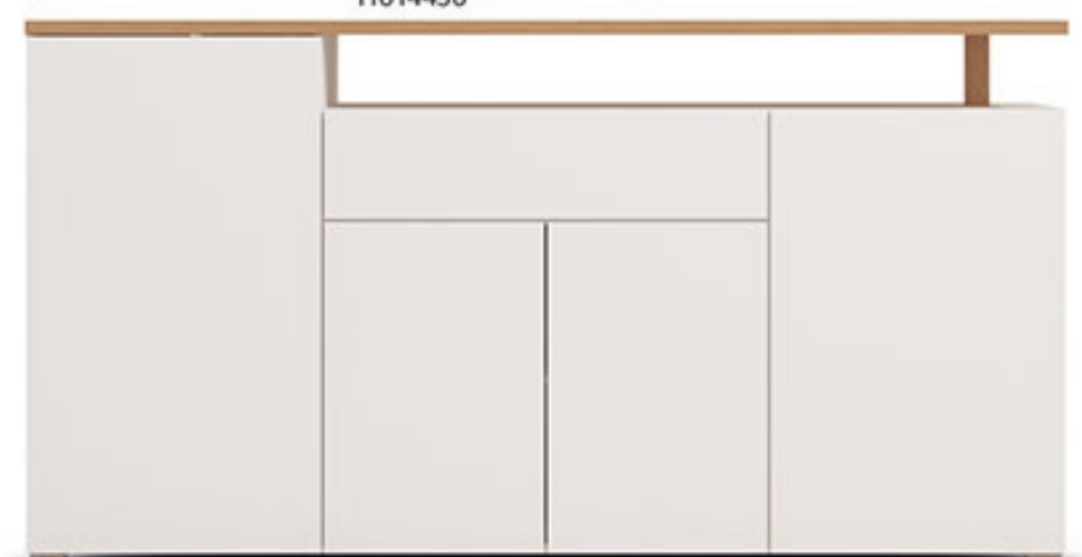

Aterno 180 4k1f4v

Komoda • Cabinet
179,5x40x90 cm

* PTO mehanizam / push to open

OPAK BELA/ARTISAN HRAST/ARTISAN HRAST FOLIJA / OPAQUE WHITE/ARTISAN OAK/ARTISAN OAK FOIL
11014430