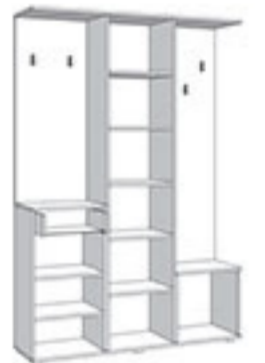

Nino
Predsoblje • Hall unit
134,5x34,5x192,5 cm