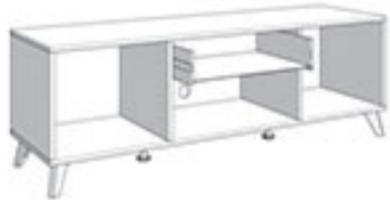

Bretagna tv 150
TV polica • TV shelf
147,5x41,5x49 cm

ARTISAN HRAST/BELA LAK FOLIJA/
ARTISAN HRAST FOLIJA / ARTISAN OAK/WHITE
HIGH GLOSS FOIL/ARTISAN OAK MATT FOIL
11012053