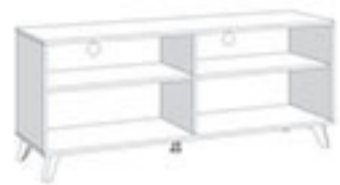

With the system of elements UMBRIA, there is a possibility of adding LED lighting.

Umbria tv 140
TV polica • TV shelf
137,5x40x57,5 cm

Umbria zp
Zidna polica • Shelf
137,5x19,5x24 cm

RUČICA/HANDLE
DUŽINA/LENGTH 13 CM
CRNA MAT
BLACK MATT