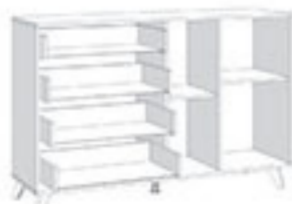

Umbria 3k4f
Komoda • Cabinet
137,5x40x90,5 cm

SIVI HRAST/CRNA GREY OAK/BLACK 11008862

DODATAK / ADD ON
SET LED RASVETE
RA2 / LIGHTING
SET RA2
11006686

DODATAK / ADD ON
SET SPOT SVETLA 1
SVETILJKA/SET SPOT
LIGHTS 1 LIGHT
11005226